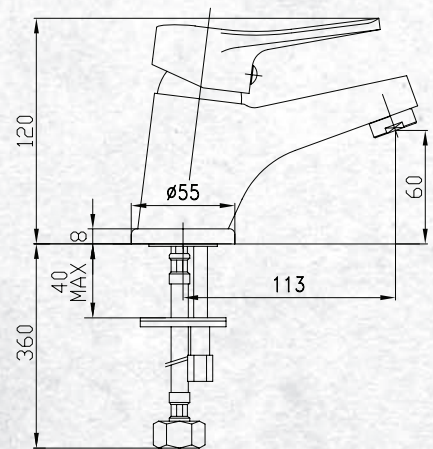

AVON TAPWARE

The Raymor Avon range is assembled and tested in New Zealand and takes a modern slant on classic design creating a wide appeal for all home decors. It's available in basin, bath, sink and shower tapware. Complemented with its European cartridge, Avon is a perfect match for any renovation.

BASIN MIXER
(7)644893

FEATURES

- Solid brass body & handle, wide bore hot hose
- Spout reach 113mm to centre of outlet
- Suitable for all pressures, min 35kPa
- European cartridge
- WELS 4 ★7.5 lpm (mains)
- WELS 3 ★9 lpm (low)