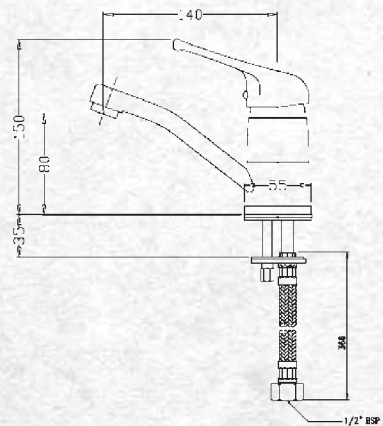

AVON TAPWARE

The Raymor Avon range is assembled and tested in New Zealand and takes a modern slant on classic design creating a wide appeal for all home decors. It's available in basin, bath, sink and shower tapware. Complemented with its European cartridge, Avon is a perfect match for any renovation.

SWIVEL BASIN MIXER
(7)644894

FEATURES

- Solid brass construction, wide bore hot hose
- Spout reach 140mm
- Suitable for all pressures, min 35kPa
- European cartridge
- WELS 4 ★ 7.5 lpm (mains)
- WELS 3 ★ 9 lpm (low)