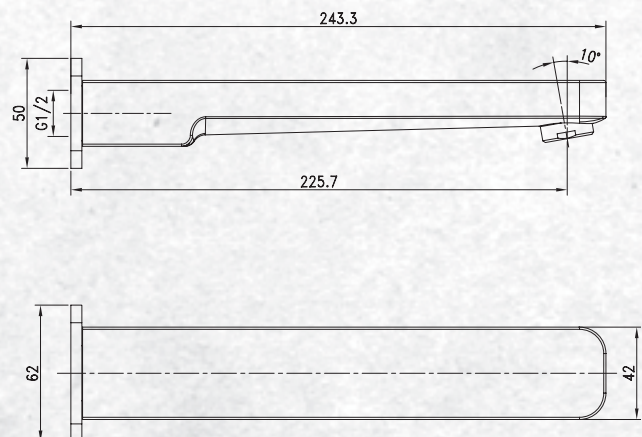

COVE TAPWARE

Raymor's Cove range of Tapware offers both style and choice for every home. Presented in two colour options, Chrome or Black, the contemporary soft square design brings a touch of edge to the Raymor family of Tapware. Cove is available in basin, shower and bath Tapware.

COVE BASIN/BATH WALL SPOUT 22ØMM
(7)711704

FEATURES

- Brass material
- Chrome plated finish
- Square radiused spout design
- 225.7mm fixed spout
- 62mm x 50mm spout flange
- Mains pressure only
- WELS 4 ★7.5 lpm
- Wall mounting
- 1/2" BSP female thread connection