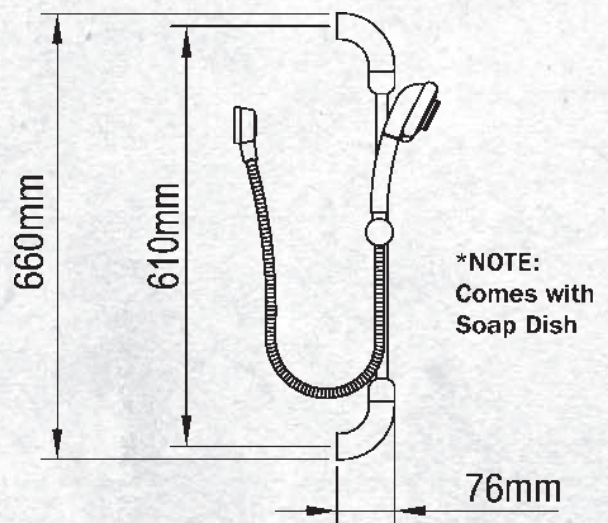

ARMADA TAPWARE

Armada's clean, sculptured lines create a timeless, classic tapware design. Available for basin, bath, sink and shower in mains pressure only, Armada sets the scene for today's modern ceramic disc tapware.

RAIL SLIDE SHOWER
(7)656150

FEATURES

- Multi function shower head attached to a flexible hose
- Mounted on an adjustable rail (height 600mm)
- Mains pressure only

• WELS 3 ★