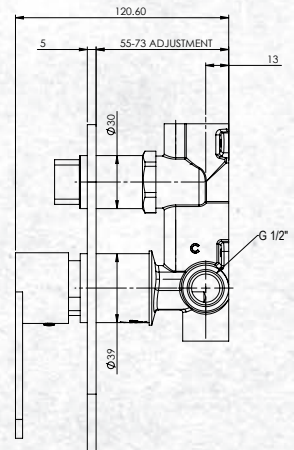

SHOWER MIXER WITH DIVERTER
(7)693279

FEATURES

- DR Solid brass body & laser etched hot & cold
- Suitable for mains pressures
- 65mm x 155mm face plate
- Chrome finish