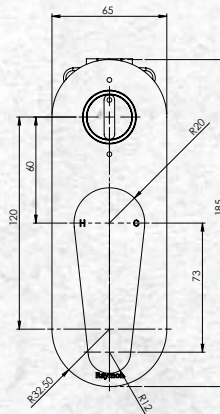

SHOWER MIXER WITH DIVERTER
(7)693279

FEATURES

- DR Solid brass body & laser etched hot & cold
- Suitable for mains pressures
- 65mm x 155mm face plate
- Chrome finish