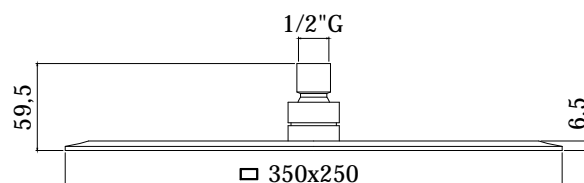

COLLECTION

soffioni - shower heads

PRODUCT IMAGE

TECHNICAL DRAWING

DESCRIPTION

BLANC "Rectangular" metal shower head:

- antiscaling system
- ultra-thin
- 1/2"G swivel joint

ART.

ZSOF 102

not inspectable - 350x250mm

FINISHES

ZSOF

CR - chrome plated