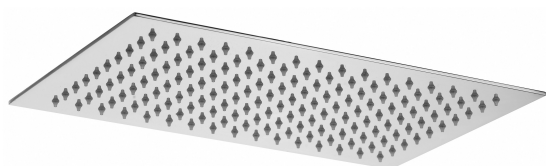

COLLECTION

soffioni - shower heads

PRODUCT IMAGE

TECHNICAL DRAWING

DESCRIPTION

BLANC "Rectangular" metal shower head:

- antiscaling system
- ultra-thin
- 1/2"G swivel joint

ART.

ZSOF 102

not inspectable - 350x250mm

FINISHES

ZSOF

CR - chrome plated