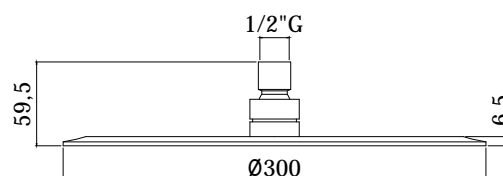

COLLECTION

soffioni - shower heads

PRODUCT IMAGE

TECHNICAL DRAWING

DESCRIPTION

JAMAICA "Round" metal shower head:

- antiscaling system
- ultra-thin
- 1/2" G swivel joint

ART.

ZSOF 094

not inspectable - Ø300mm

FINISHES

ZSOF

CR - chrome plated