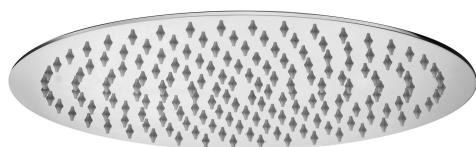

COLLECTION

soffioni - shower heads

PRODUCT IMAGE

TECHNICAL DRAWING

DESCRIPTION

JAMAICA "Round" metal shower head:

- antiscaling system
- ultra-thin
- 1/2" G swivel joint

ART.

ZSOF 094

not inspectable - Ø300mm

FINISHES

ZSOF

CR - chrome plated