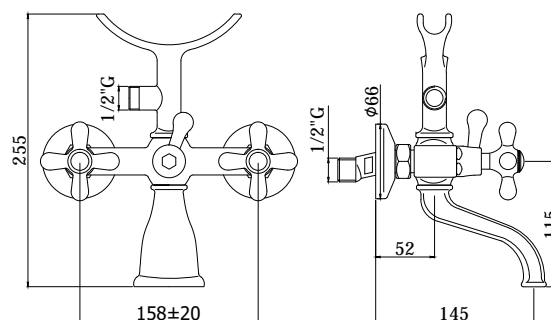

COLLECTION

iris-viola

PRODUCT IMAGE

TECHNICAL DRAWING

DESCRIPTION

Luxury bath/shower mixer with diverter complete with:

- fork
- Iris metal hand-shower
- set of 2 S-wall-unions 1/2"x3/4"G and wall-plates

ART.

IRV 022 . . / VLV 022 . .
with 1000 mm flexible hose

IRV 023 . . / VLV 023 . .
with 1500 mm double interlock flexible hose
• with LUX metal swivelling bracket

FINISHES

IRV

CR - chrome plated
CO - chrome + gold finish
CC - colour + chrome
CG - colour + gold finish
GF - gold finish
BR - bronze
RM - copper