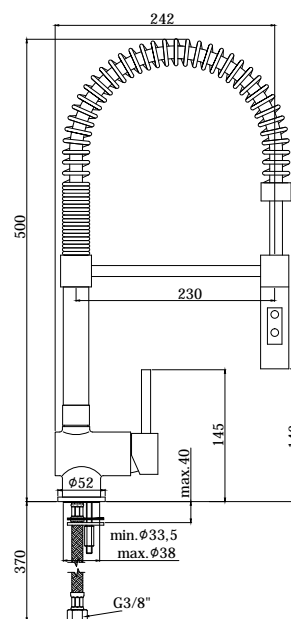

## TECHNICAL DRAWING

## DESCRIPTION

One-hole sink mixer with swivelling spout complete with:

- set of 2 stainless steel hoses 3/8" G