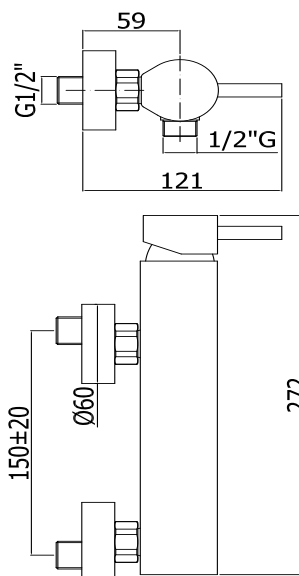

## DESCRIPTION

Shower mixer complete with:

- set of 2 S-wall-unions 1/2"x3/4"G and wall-plates