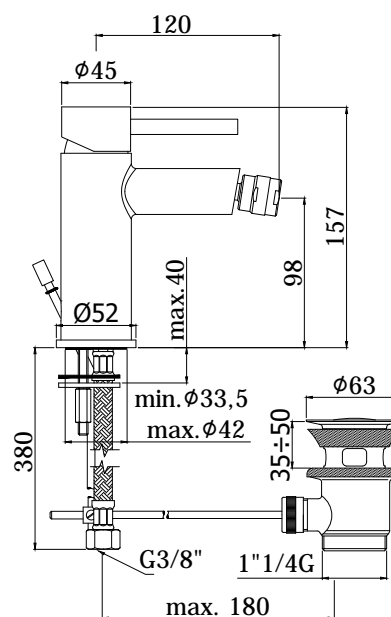

COLLECTION

stick

PRODUCT IMAGE

TECHNICAL DRAWING

DESCRIPTION

Bidet mixer complete with:

- with swivel joint and aerator M24x1
- set of 2 stainless steel hoses 3/8"G

ART.

SK 131H . .

without pop up waste

SK 131HK . .

with 1"1/4G Clic-Clac press top waste

SK 130H . .

with 1"G pop up waste

SK 135H . .

with 1"1/4G pop up waste