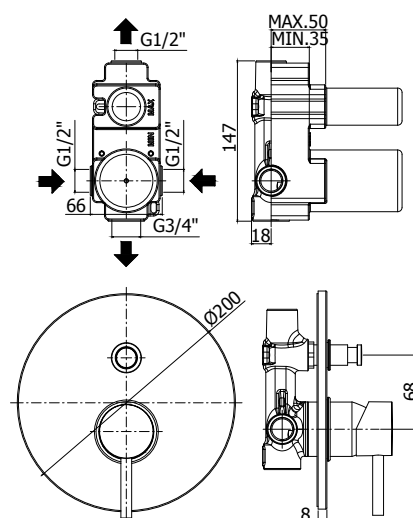

## TECHNICAL DRAWING

## DESCRIPTION

Concealed shower mixer (2 outlets) complete with:

- metal wall plate Ø200mm
- 1/2" G hot/cold and upper connections - 3/4" G lower connection

## ART.

**SK 015 . .**  
with push diverter

**ZPRO 014 . .**  
Extension for art. 015  
• H30mm