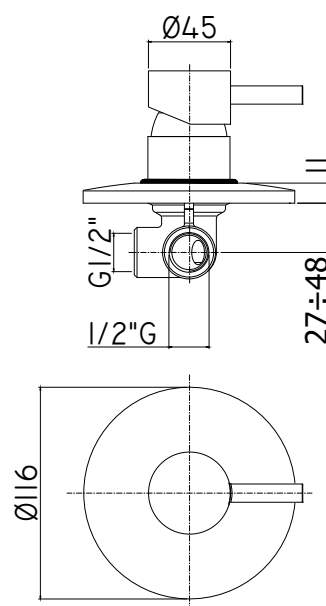

## DESCRIPTION

Concealed shower mixer (1 outlet) complete with:

- metal wall plate Ø116mm
- 1/2"G connections