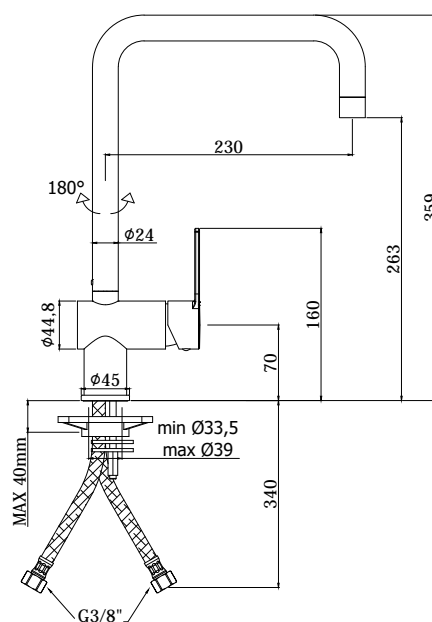

COLLECTION

ringo-west

PRODUCT IMAGE

TECHNICAL DRAWING

DESCRIPTION

One-hole sink mixer complete with:

- aerator M22x1
- set of 2 stainless steel hoses 3/8"G

ART.

RIN 980 . . / WS 980 . .
with swivelling spout

FINISHES

RIN

- CR - chrome plated
- BO - matt white
- NO - matt black

WS

- CR - chrome plated