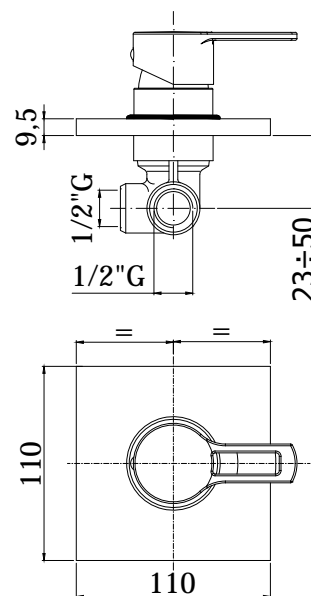

## DESCRIPTION

Concealed shower mixer (1 outlet) complete with:

- wall plate 110x110mm
- 1/2" G connections