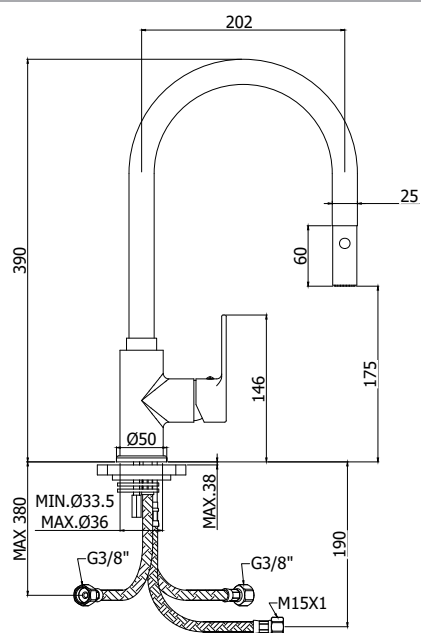

COLLECTION

red

PRODUCT IMAGE

TECHNICAL DRAWING

DESCRIPTION

One-hole sink mixer with swivelling spout complete with:

- set of 2 stainless steel hoses 3/8" G
- 1 stainless steel hose M15x1
- 1/2"-M15x1 / L. 1500 mm nylon hose with weight

ART.

RED 285 . .

with (two-spray) metal pull out hand-shower

FINISHES

RED

CR - chrome plated