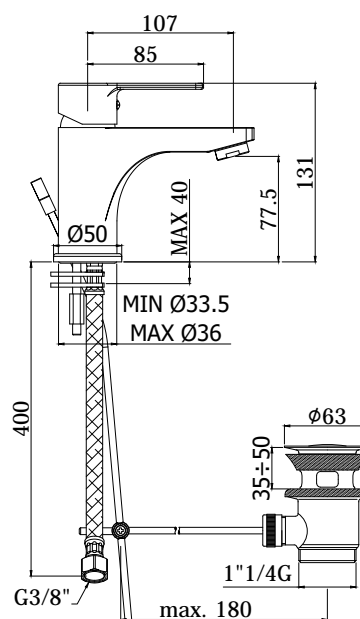

COLLECTION

red

PRODUCT IMAGE

TECHNICAL DRAWING

DESCRIPTION

Wash basin mixer complete with:

- aerator M24x1
- set of 2 stainless steel hoses 3/8"G

ART.

RED 071 . .
without pop up waste

RED 070 . .
with 1"G pop up waste

RED 075 . .
with 1"1/4G pop up waste

FINISHES

RED
CR - chrome plated