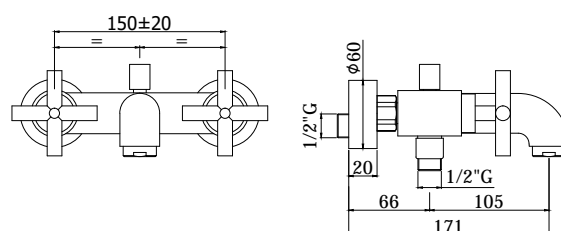

## DESCRIPTION

Traditional bath/shower mixer with diverter complete with:

- aerator M28x1
- set of 2 S-wall-unions  $1/2" \times 3/4" G$  and wall-plates