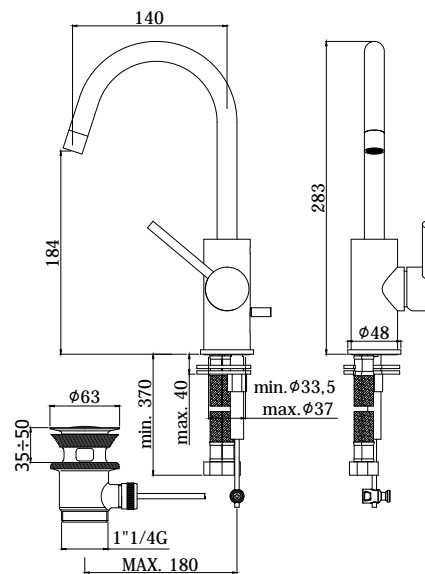

## TECHNICAL DRAWING

## DESCRIPTION

Wash basin mixer with swivelling spout complete with:

- aerator M16x1
- set of 2 stainless steel hoses 3/8"G