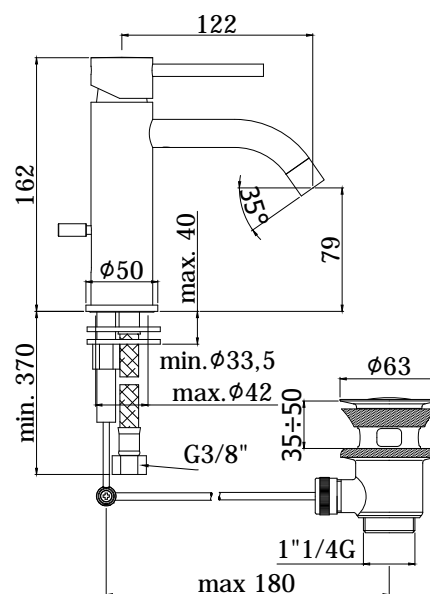

COLLECTION

light

PRODUCT IMAGE

TECHNICAL DRAWING

DESCRIPTION

Wash basin mixer complete with:

- aerator M16x1
- set of 2 stainless steel hoses 3/8"G

ART.

LIG 071 . .

without pop up waste

LIG 071K . .

with 1"1/4G Clic-Clac press top waste

LIG 075 . .

with 1"1/4G pop up waste

FINISHES

LIG