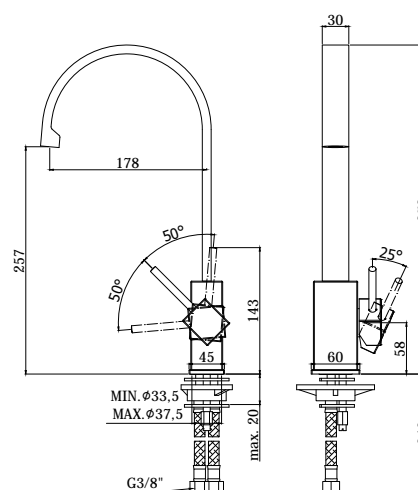

## DESCRIPTION

One-hole sink mixer complete with:

- aerator M16,5x1
- set of 2 stainless steel hoses 3/8"G

## ART.

**LEA 880 . .**  
with swivelling spout