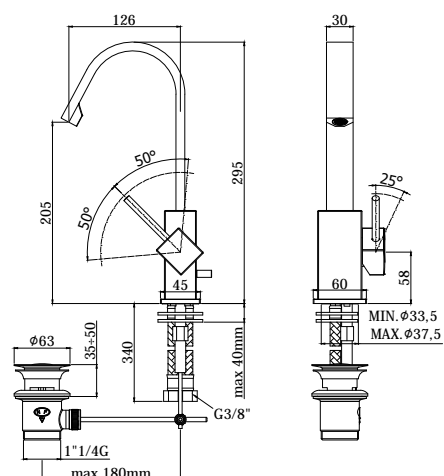

COLLECTION

level

PRODUCT IMAGE

TECHNICAL DRAWING

DESCRIPTION

Wash basin mixer with swivelling spout complete with:

- aerator M16,5x1
- set of 2 stainless steel hoses 3/8"G

ART.

LEA 878 . .

without pop up waste

LEA 877 . .

with 1"1/4G pop up waste

FINISHES

LEA

CR - chrome plated
ST - steel looking finish