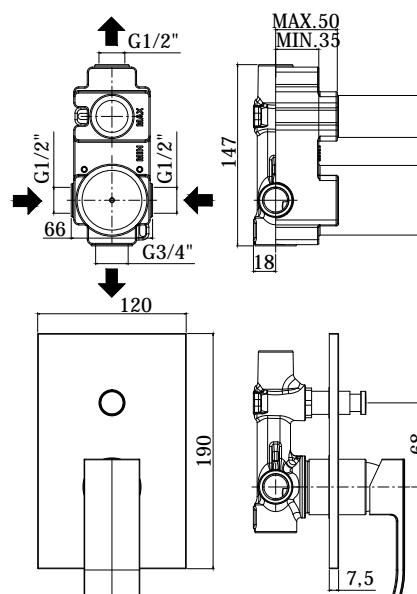

## DESCRIPTION

Concealed shower mixer (2 outlets) complete with:

- wall plate 120x190mm
- 1/2"G hot/cold and upper connections - 3/4"G lower connection