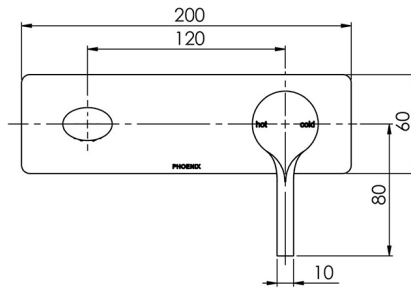

VIVID SLIMLINE OVAL

VIVID SLIMLINE OVAL WALL BASIN MIXER SET 175MM

SPECIFICATIONS

AVAILABLE IN

VV785 CHR
Chrome

VV785-40
Brushed
Nickel

VV785 MB
Matte Black

INFORMATION

Temperature Rating
1 - 75°C

Pressure Rating
150 - 500kPa

MAINTENANCE AND CARE:

- All surfaces should be cleaned with mild liquid detergent or soap and water.
- Do not use cream cleaners or citrus based cleaning products, as they are abrasive.
- Use of unsuitable cleaning agents may damage the surface.
- Any damage caused in this way will not be covered by warranty.

Please visit <https://www.phoenixtapware.com.au/warranty> to view the full warranty