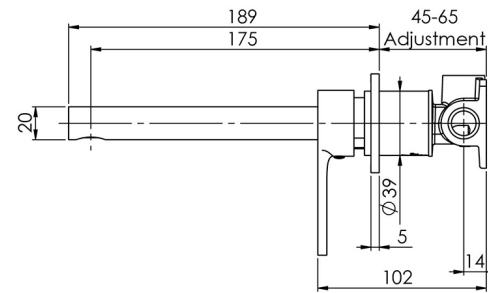

# VIVID SLIMLINE OVAL

VIVID SLIMLINE OVAL WALL BASIN MIXER SET 175MM

## SPECIFICATIONS