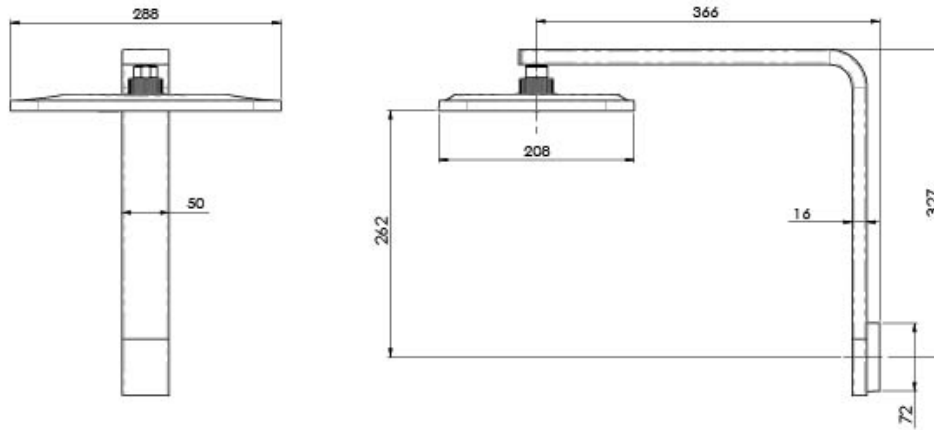

NX ORLI

NX ORLI SHOWER ARM & ROSE

SPECIFICATIONS

AVAILABLE IN

607-5100-00
Chrome

607-5100-10
Matte Black

INFORMATION

Temperature Rating
1 - 75°C