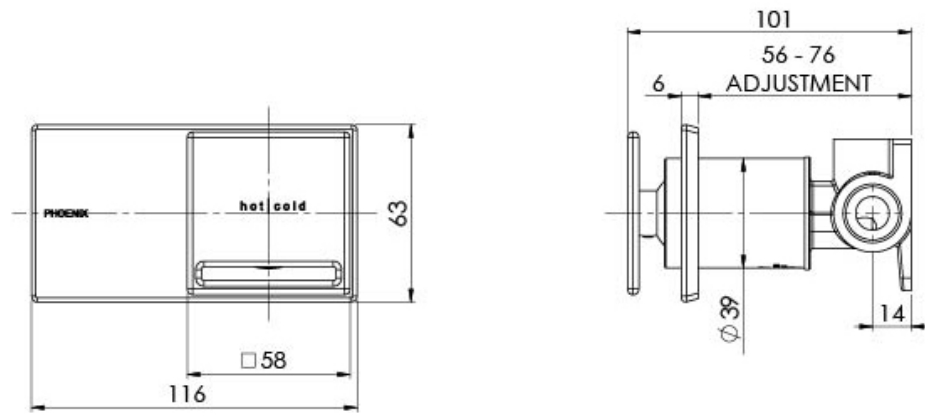

ZIMI

ZIMI SHOWER / WALL MIXER (HANDLES SOLD SEPARATELY)

SPECIFICATIONS

HANDLES SOLD SEPARATELY

AVAILABLE IN

116-7803-00
Chrome

116-7803-40
Brushed
Nickel

116-7803-10
Matte Black