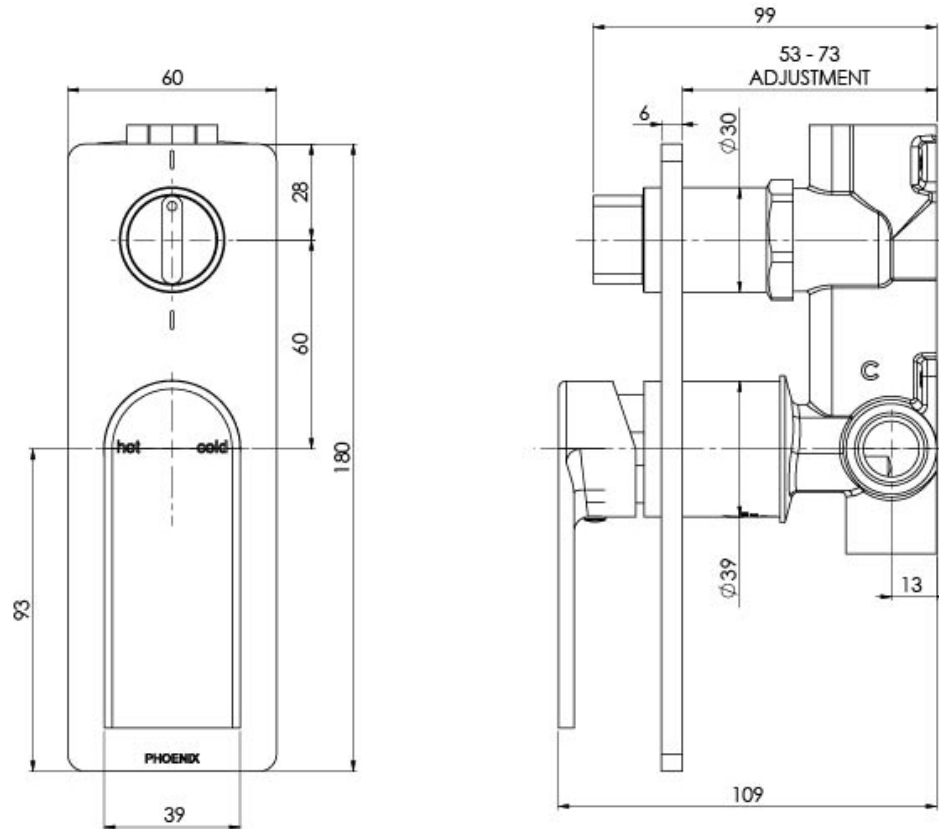

TEEL

TEEL SHOWER / BATH DIVERTER MIXER

SPECIFICATIONS

AVAILABLE IN

118-7910-00
Chrome

118-7910-40
Brushed
Nickel

118-7910-30
Gun Metal

118-7910-10
Matte Black