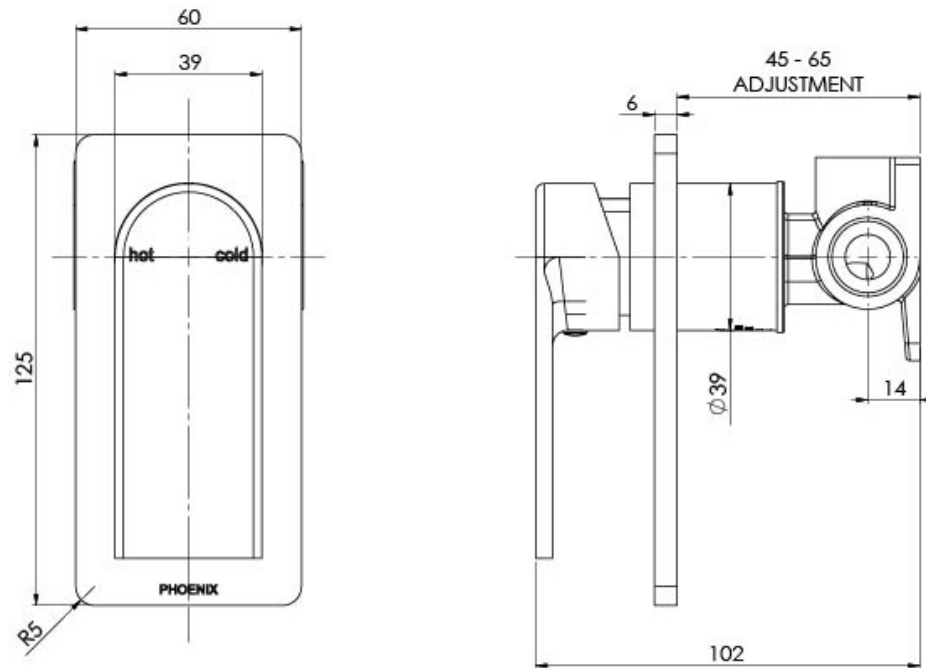

TEEL

TEEL SHOWER / WALL MIXER

SPECIFICATIONS

AVAILABLE IN

118-7800-00
Chrome

118-7800-40
Brushed
Nickel

118-7800-30
Gun Metal

118-7800-10
Matte Black