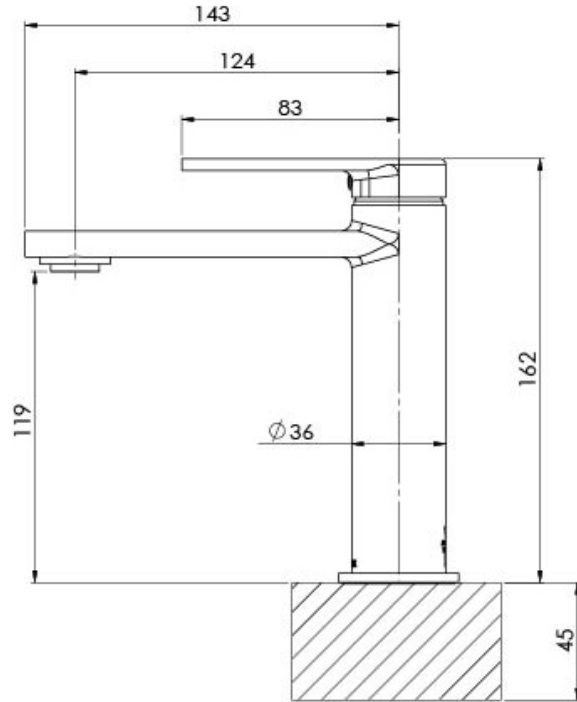

TEEL

TEEL BASIN MIXER

SPECIFICATIONS

AVAILABLE IN

118-7700-00
Chrome

118-7700-40
Brushed
Nickel

118-7700-30
Gun Metal

118-7700-10
Matte Black