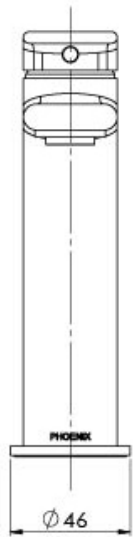

TEEL

TEEL BASIN MIXER

SPECIFICATIONS

AVAILABLE IN

118-7700-00
Chrome

118-7700-40
Brushed
Nickel

118-7700-30
Gun Metal

118-7700-10
Matte Black