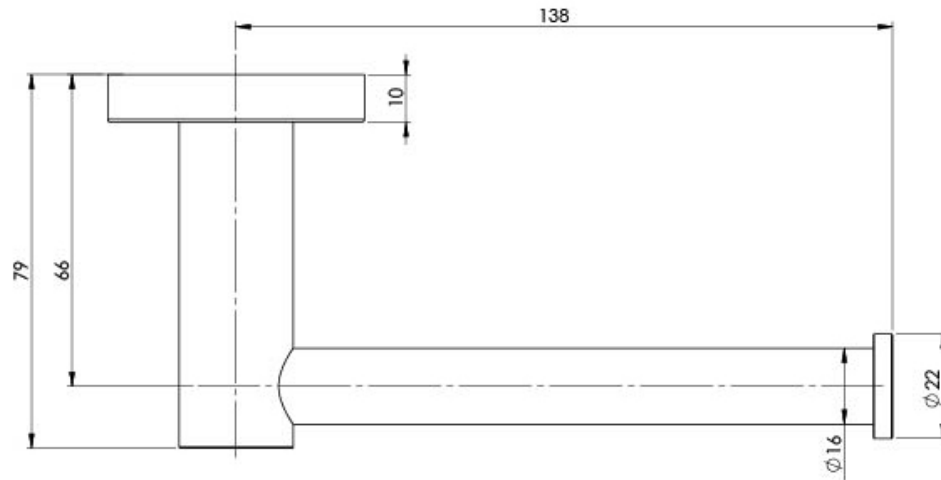

RADII

RADII TOILET ROLL HOLDER ROUND PLATE

SPECIFICATIONS

AVAILABLE IN

RA892 CHR
Chrome

RA892 BN
Brushed
Nickel

RA892 GM
Gun Metal

RA892 MB
Matte Black