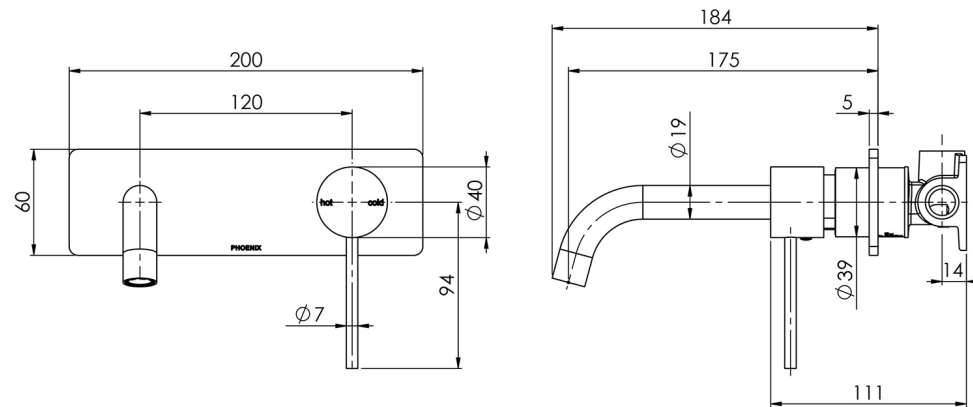

VIVID SLIMLINE

VIVID SLIMLINE WALL BATH MIXER SET 180MM CURVED

SPECIFICATIONS

AVAILABLE IN

VS783 CHR
Chrome

VS783 BN
Brushed
Nickel

VS783 GM
Gun Metal

VS783 MB
Matte Black