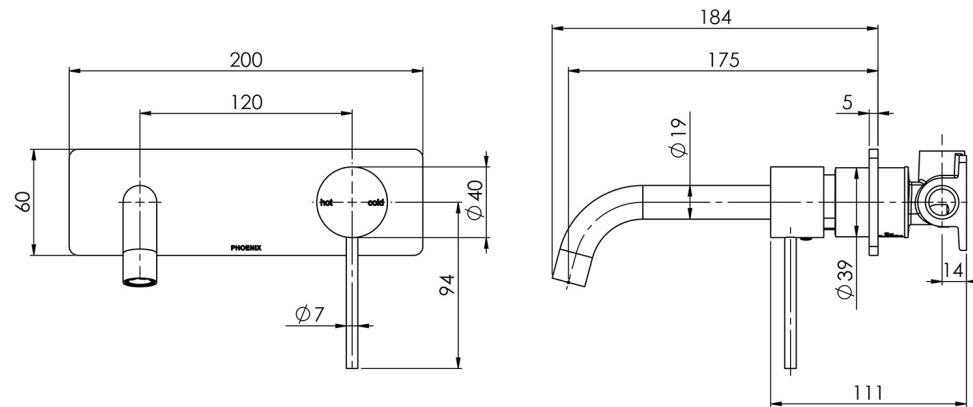

VIVID SLIMLINE

VIVID SLIMLINE WALL BASIN MIXER SET 180MM CURVED

SPECIFICATIONS

AVAILABLE IN

VS785 CHR
Chrome

VS785 BN
Brushed
Nickel

VS785 GM
Gun Metal

VS785 MB
Matte Black