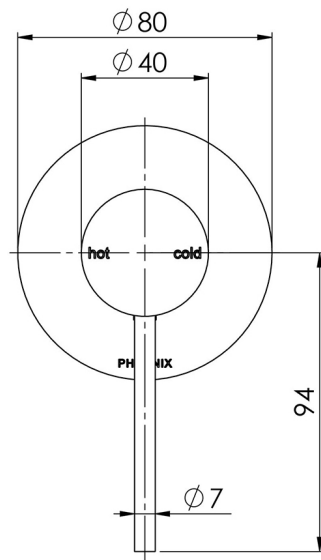

VIVID SLIMLINE

VIVID SLIMLINE SHOWER / WALL MIXER

SPECIFICATIONS

AVAILABLE IN

VS780 CHR
Chrome

VS780 BN
Brushed
Nickel

VS780 GM
Gun Metal

VS780 MB
Matte Black