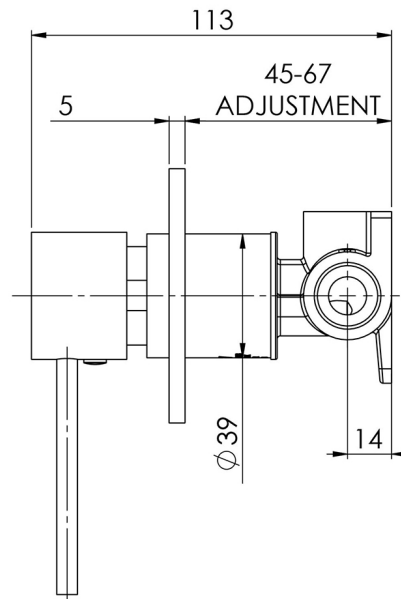

VIVID SLIMLINE

VIVID SLIMLINE SHOWER / WALL MIXER

SPECIFICATIONS

AVAILABLE IN

VS780 CHR
Chrome

VS780 BN
Brushed
Nickel

VS780 GM
Gun Metal

VS780 MB
Matte Black