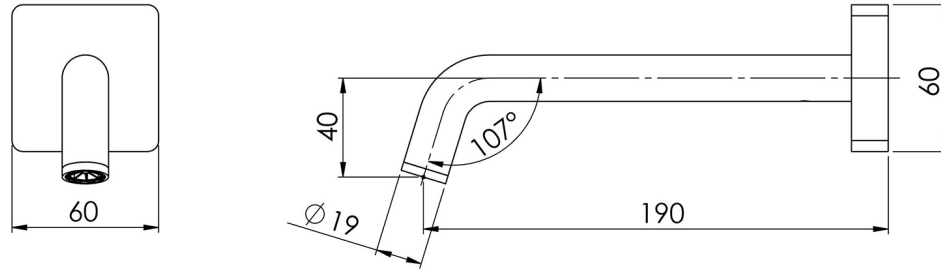

TOI

TOI WALL BATH OUTLET 180MM

SPECIFICATIONS

AVAILABLE IN

108-7620-00
Chrome

108-7620-10
Matte Black

108-7620-72
Matte Black /
Brushed
Rose Gold

INFORMATION