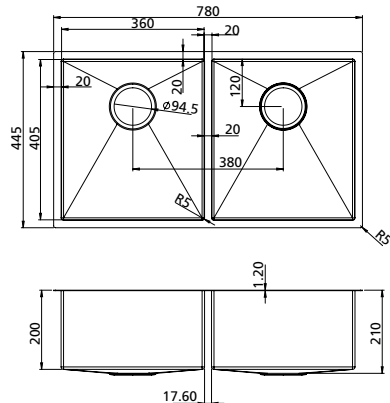

Oliveri®

Model: SB63SS

FEATURES

Comfort Curve

A curved bridge acts as a natural overflow and provides extra room to grip under the included chopping board.

1.2mm brushed steel

Provides a low profile edge and creates a streamlined look that integrates with modern appliances.

Rear waste outlets

The matching colour outlets allow maximum space in the cupboards below.

Softtone® and soundproofing

Ensures improved heat retention and a sound deadening finish.

Easy clean corners

Softly squared 5mm radius corners are hygienic and easy to clean.

INCLUDED ACCESSORIES

MATCHING ACCESSORIES