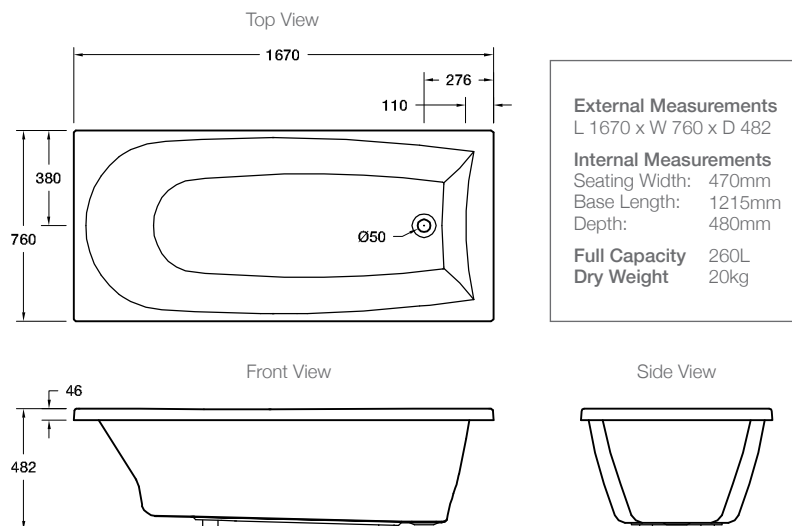

- Drop-in acrylic bath (fully reinforced)
- Also available as a 1520mm drop-in bath
- Upstand / tiling bead

Optional Accessories

- Tapware

Related Products

- Odeon basins
- Odeon toilets
- Odeon baths (page 3.0.1)

Technical Details

Installation Notes:

- Floor must provide support for a minimum of 400kg and must be level.
- 40mm waste (not supplied) is required.