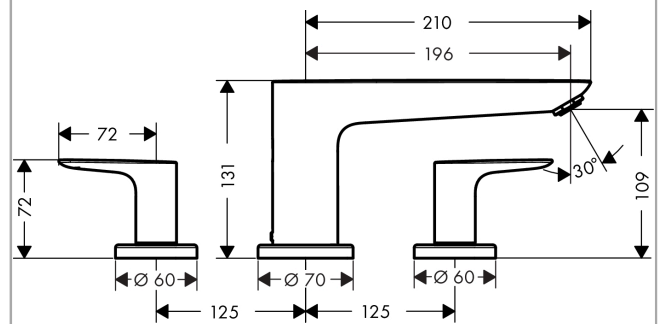

Scale drawing