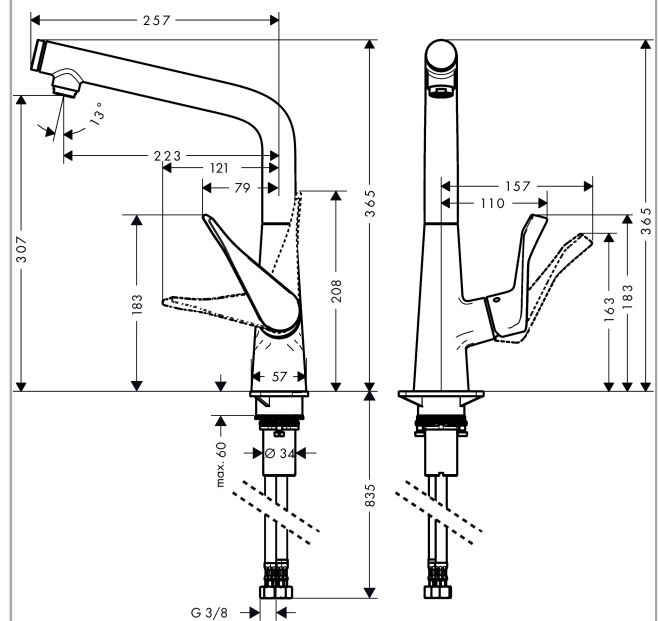

Metris Select

Single lever kitchen mixer 320

Surfaces: **Stainless Steel Finish** Article Number: **14883800**

Description

product features

- ComfortZone 320
- swivel range adjustable in 3 steps 110°, 150° or 360°
- laminar spray
- Select button for a comfortable start/stop of the water flow
- connection dimension: DN15
- flow rate 8 l/min
- ceramic cartridge
- connection type: G 3/8 connections
- integrated non-return valve
- suitable for continuous flow water heaters
- significantly reduced splashing by soft start of the water flow

Technology

Product image

Scale drawing

Flowchart