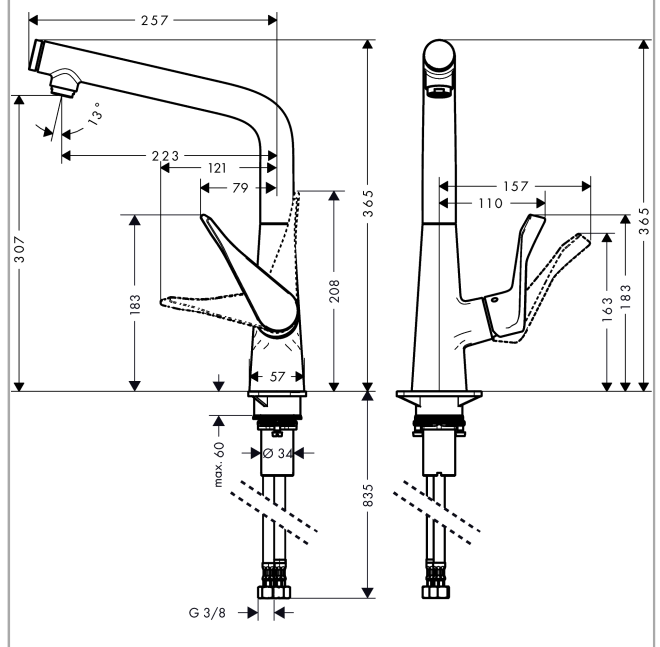

Metris Select

Single lever kitchen mixer 320

Surfaces: **Chrome** Article Number: **14883000**

Description

product features

- ComfortZone 320
- swivel range adjustable in 3 steps 110°, 150° or 360°
- laminar spray
- Select button for a comfortable start/stop of the water flow
- connection dimension: DN15
- flow rate 8 l/min
- ceramic cartridge
- connection type: G 3/8 connections
- integrated non-return valve
- suitable for continuous flow water heaters
- significantly reduced splashing by soft start of the water flow

Technology

Product image

Scale drawing

Flowchart