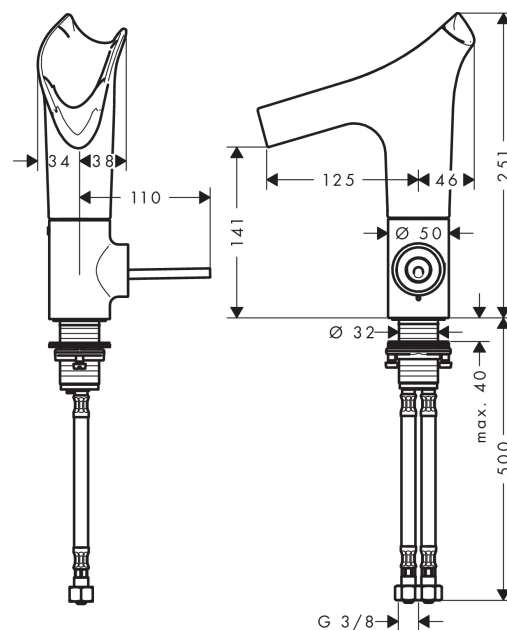

AXOR Starck V

Single lever basin mixer 140 with glass spout

Surfaces: **Chrome** Article Number: **12112000**

Description

product features

- consists of: single lever basin mixer, waste set
- ComfortZone 140
- projection 125 mm
- swivel range adjustable in 2 steps to 120° or 145°
- laminar spray
- EasyClick connection between body and spout with SafetyStop-function
- spout is dishwasher safe
- material spout: crystal glass
- flow rate at 3 bar: 4 l/min
- joystick ceramic cartridge
- non-closing flush grated valve
- connection dimension: DN15
- handle can be positioned on the right or left
- handle position on the side: bottom-side at the base body (not suitable for wash bowls)

Technology

Design awards

DESIGN PLUS
powered by: **ISH**

reddot award 2015
winner

Product image

Scale drawing

AXOR Starck V
Single lever basin mixer 140 with glass spout
Surfaces: **Chrome** Article Number: **12112000**