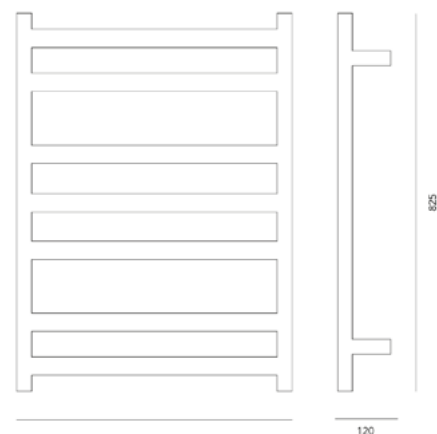

# HEATED TOWEL RAILS

The Adesso range of towel warmers is designed with not only the latest trends in mind but also to add sophistication and functionality to your bathroom. With a range of versatile styles to suit your specific space, this new addition to the Adesso collection adds the finishing touch

**BLACK 7 RAIL**

**697171**

825(H) x 600(W) x 122mm(D)

Stainless Steel in a durable construction with a black finish  
 IP45 rating for use in ZONE 1 – able to be positioned almost anywhere in the bathroom  
 AS/NZS 60335 compliant  
 Dual wiring: power connection available on the left or the right

**SPECIFICATIONS**

CODE	Finish	IP Rating	Rails	Height	Width	Depth	Width Centres	Vertical Centres	Watts	Concealed Wire	Dual Wire
697171	Black	IP45	7	825	600	122	570	625	90	Y	Y