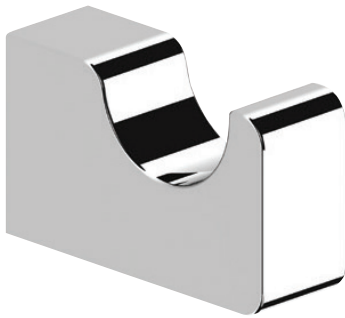

## EDGE ACCESSORIES

Give your bathroom the edge with these modern, squared-off accessories. The subtle rounded corners soften the look ensuring these products will fit in with any bathroom.

#### FEATURES

- Brass construction
- Bright chrome finish