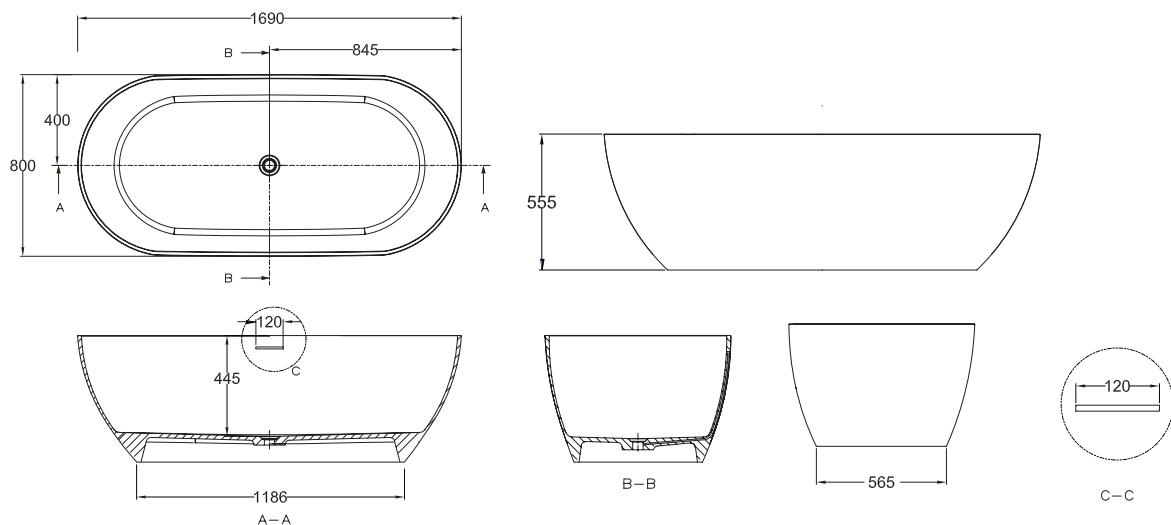

### OVAL Freestanding Bath

(7)638984

1690mm L x 800mm W x 555mm D

Natural stone composite freestanding bath.  
One-piece bath with overflow.  
Includes central waste.  
292\*/362\*\* litre capacity.

#### SPECIFICATIONS

\* Volume of water contained in the bath if filled to overflow, less 70 litres to allow for average person in bath.

\*\* Volume of water contained in bath if filled to overflow.