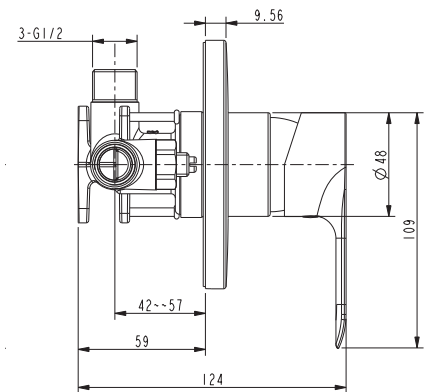

FORM TAPWARE

Adesso Form offers clean, minimalist lines with gentle curved profile. A beautiful solution for your bathroom and across three colour-ways including Chrome, Black and Gun Metal.

SHOWER MIXER

(7)723121

FEATURES

- 5-year Warranty on Colour
- 35-year Warranty on Cartridge
- All Pressure
- Gun Metal
- Adjustable Isolator valves