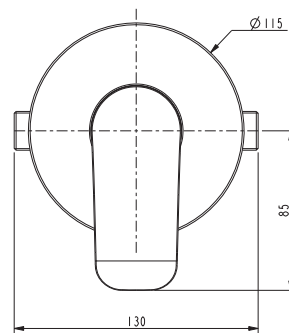

FORM TAPWARE

Adesso Form offers clean, minimalist lines with gentle curved profile. A beautiful solution for your bathroom and across three colour-ways including Chrome, Black and Gun Metal.

SHOWER MIXER

(7)723121

FEATURES

- 5-year Warranty on Colour
- 35-year Warranty on Cartridge
- All Pressure
- Gun Metal
- Adjustable Isolator valves