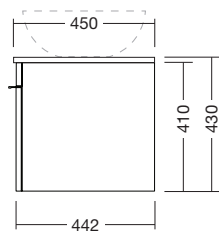

SPECIFICATIONS

COLOUR OPTIONS

- WHITE GLOSS
  (7) 726142
- BLACK GLOSS
  (7) 726143
- GUNMETAL GLOSS
  (7) 726144
- BURNISHED WOOD
  (7) 726141
- PLANKED URBAN OAK
  (7) 726139
- CINNAMON ASH
  (7) 726140

HANDLE OPTIONS

- CHROME
  (7) 726189
- BRUSHED NICKEL
  (7) 726190
- WHITE
  (7) 726191
- BLACK
  (7) 726188