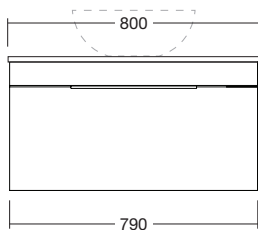

SPECIFICATIONS

COLOUR OPTIONS

- WHITE GLOSS
  (7) 726142
- BLACK GLOSS
  (7) 726143
- GUNMETAL GLOSS
  (7) 726144
- BURNISHED WOOD
  (7) 726141
- PLANKED URBAN OAK
  (7) 726139
- CINNAMON ASH
  (7) 726140

HANDLE OPTIONS

- CHROME
  (7) 726189
- BRUSHED NICKEL
  (7) 726190
- WHITE
  (7) 726191
- BLACK
  (7) 726188