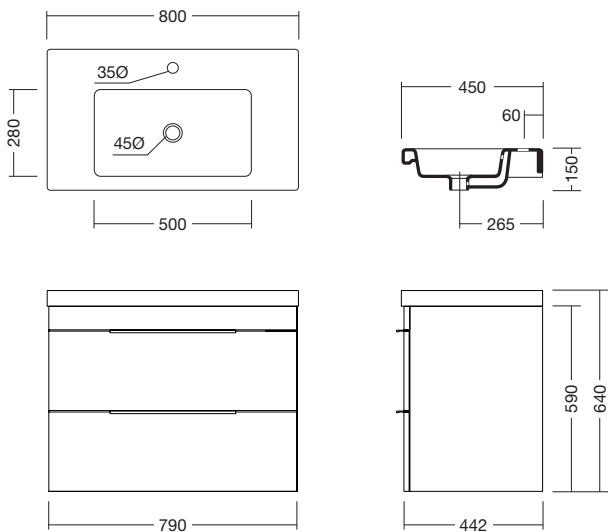

SPECIFICATIONS

COLOUR OPTIONS

- WHITE GLOSS
  (7) 662938
- BLACK GLOSS
  (7) 662942
- GUNMETAL GLOSS
  (7) 662941
- BURNISHED WOOD
  (7) 662940
- PLANKED URBAN OAK
  (7) 726118
- CINNAMON ASH
  (7) 694039

HANDLE OPTIONS

- CHROME
  (7) 726189
- BRUSHED NICKEL
  (7) 726190
- WHITE
  (7) 726191
- BLACK
  (7) 726188

Tapware and accessories not included. Includes overflow.