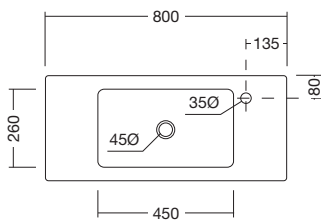

URBAN VANITIES

Urban's classic European styling offers a perfect blend of modern uncomplicated features. Built to look good and last with cabinets made right here in New Zealand.

800 Slim Vanity 1DRW

800mm W x 350mm D x 460mm H

FEATURES AND BENEFITS

- Vitreous china top - Made in Italy
- Cabinet made in New Zealand
- Soft close drawer
- Only available with right hand taphole
- 5 year warranty

SPECIFICATIONS

COLOUR OPTIONS

-  WHITE GLOSS
(7) 662913
-  BLACK GLOSS
(7) 662917
-  GUNMETAL GLOSS
(7) 662916
-  BURNISHED WOOD
(7) 662915
-  PLANKED URBAN OAK
(7) 726114
-  CINNAMON ASH
(7) 694032

HANDLE OPTIONS

-  CHROME
(7) 726189
-  BRUSHED NICKEL
(7) 726190
-  WHITE
(7) 726191
-  BLACK
(7) 726188

Tapware and accessories not included. Includes overflow.