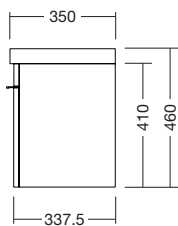

SPECIFICATIONS

COLOUR OPTIONS

- WHITE GLOSS
  (7) 662913
- BLACK GLOSS
  (7) 662917
- GUNMETAL GLOSS
  (7) 662916
- BURNISHED WOOD
  (7) 662915
- PLANKED URBAN OAK
  (7) 726114
- CINNAMON ASH
  (7) 694032

HANDLE OPTIONS

- CHROME
  (7) 726189
- BRUSHED NICKEL
  (7) 726190
- WHITE
  (7) 726191
- BLACK
  (7) 726188

Tapware and accessories not included. Includes overflow.