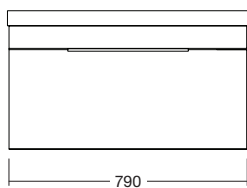

SPECIFICATIONS

COLOUR OPTIONS

- WHITE GLOSS
  (7) 662913
- BLACK GLOSS
  (7) 662917
- GUNMETAL GLOSS
  (7) 662916
- BURNISHED WOOD
  (7) 662915
- PLANKED URBAN OAK
  (7) 726114
- CINNAMON ASH
  (7) 694032

HANDLE OPTIONS

- CHROME
  (7) 726189
- BRUSHED NICKEL
  (7) 726190
- WHITE
  (7) 726191
- BLACK
  (7) 726188

Tapware and accessories not included. Includes overflow.