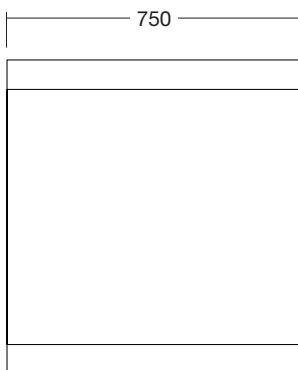

SPECIFICATIONS