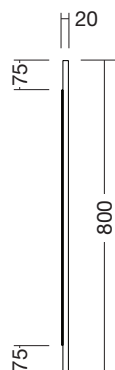

URBAN WALL MIRROR

Urban's classic European styling offers a perfect blend of modern uncomplicated features. Built to look good and last with cabinets made right here in New Zealand.

750 Wall Mirror

750mm W x 20mm D x 800mm H

FEATURES AND BENEFITS

- Can be hung horizontal or vertical
- Suitable for demister pad (purchased separately)
- Made in New Zealand
- 5 year warranty

SPECIFICATIONS

COLOUR OPTIONS

-  WHITE GLOSS
(7) 668863
-  BLACK GLOSS
(7) 668867
-  GUNMETAL GLOSS
(7) 668866
-  BURNISHED WOOD
(7) 668865
-  PLANKED URBAN OAK
(7) 726124
-  CINNAMON ASH
(7) 694051