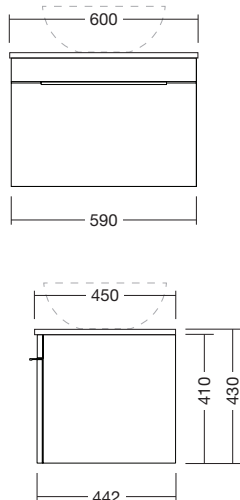

SPECIFICATIONS

COLOUR OPTIONS

- WHITE GLOSS
  (7) 726136
- BLACK GLOSS
  (7) 726137
- GUNMETAL GLOSS
  (7) 726138
- BURNISHED WOOD
  (7) 726135
- PLANKED URBAN OAK
  (7) 726133
- CINNAMON ASH
  (7) 726134

HANDLE OPTIONS

- CHROME
  (7) 726189
- BRUSHED NICKEL
  (7) 726190
- WHITE
  (7) 726191
- BLACK
  (7) 726188