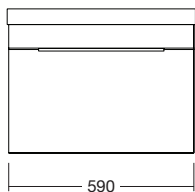

SPECIFICATIONS

COLOUR OPTIONS

- WHITE GLOSS
  (7) 662923
- BLACK GLOSS
  (7) 662927
- GUNMETAL GLOSS
  (7) 662926
- BURNISHED WOOD
  (7) 662925
- PLANKED URBAN OAK
  (7) 726116
- CINNAMON ASH
  (7) 694034

HANDLE OPTIONS

- CHROME
  (7) 726189
- BRUSHED NICKEL
  (7) 726190
- WHITE
  (7) 726191
- BLACK
  (7) 726188

Tapware and accessories not included. Includes overflow.