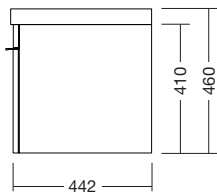

SPECIFICATIONS

COLOUR OPTIONS

- WHITE GLOSS
  (7) 662923
- BLACK GLOSS
  (7) 662927
- GUNMETAL GLOSS
  (7) 662926
- BURNISHED WOOD
  (7) 662925
- PLANKED URBAN OAK
  (7) 726116
- CINNAMON ASH
  (7) 694034

HANDLE OPTIONS

- CHROME
  (7) 726189
- BRUSHED NICKEL
  (7) 726190
- WHITE
  (7) 726191
- BLACK
  (7) 726188

Tapware and accessories not included. Includes overflow.