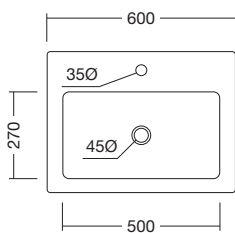

SPECIFICATIONS

COLOUR OPTIONS

- WHITE GLOSS
  (7) 662923
- BLACK GLOSS
  (7) 662927
- GUNMETAL GLOSS
  (7) 662926
- BURNISHED WOOD
  (7) 662925
- PLANKED URBAN OAK
  (7) 726116
- CINNAMON ASH
  (7) 694034

HANDLE OPTIONS

- CHROME
  (7) 726189
- BRUSHED NICKEL
  (7) 726190
- WHITE
  (7) 726191
- BLACK
  (7) 726188

Tapware and accessories not included. Includes overflow.