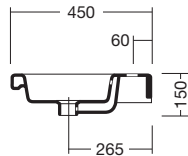

SPECIFICATIONS

COLOUR OPTIONS

- WHITE GLOSS
  (7) 662923
- BLACK GLOSS
  (7) 662927
- GUNMETAL GLOSS
  (7) 662926
- BURNISHED WOOD
  (7) 662925
- PLANKED URBAN OAK
  (7) 726116
- CINNAMON ASH
  (7) 694034

HANDLE OPTIONS

- CHROME
  (7) 726189
- BRUSHED NICKEL
  (7) 726190
- WHITE
  (7) 726191
- BLACK
  (7) 726188

Tapware and accessories not included. Includes overflow.